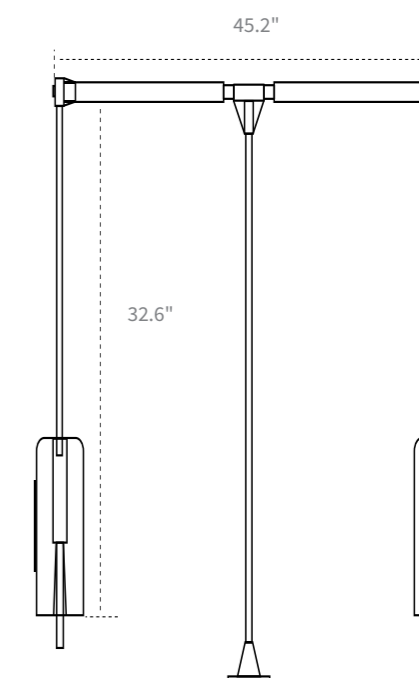

WARDROBE LIFT

WARDROBE LIFT

Reference	Finishes	Size	Notes
J102136	with aluminium tub.	23.6 x 32.6"/ 600 X 830 mm	Gradual Elavation Max load 22 lbs / 9.9 kg Ergonomic handle Finished in Silver