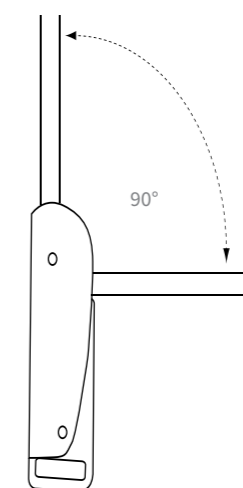

WARDROBE LIFT

WARDROBE LIFT

Reference	Finishes	Size	Notes
J102136	with aluminium tub.	23.6 x 32.6"/ 600 X 830 mm	Gradual Elavation Max load 22 lbs / 9.9 kg Ergonomic handle Finished in Silver