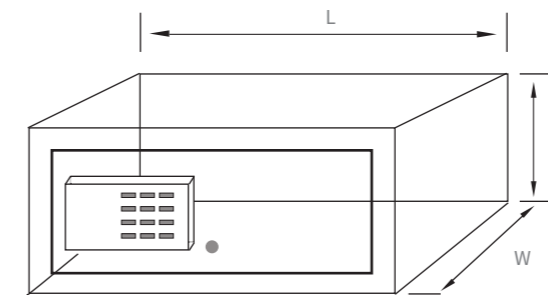

SAFE BOXES

SAFE BOXES

SAFE BOXES

Electronic keypad lock with key. Fire-Resistant

Reference	Finishes	Size
J102030	Gray	16.9 x 7.5 x 15" / 430 x 193 x 385 mm